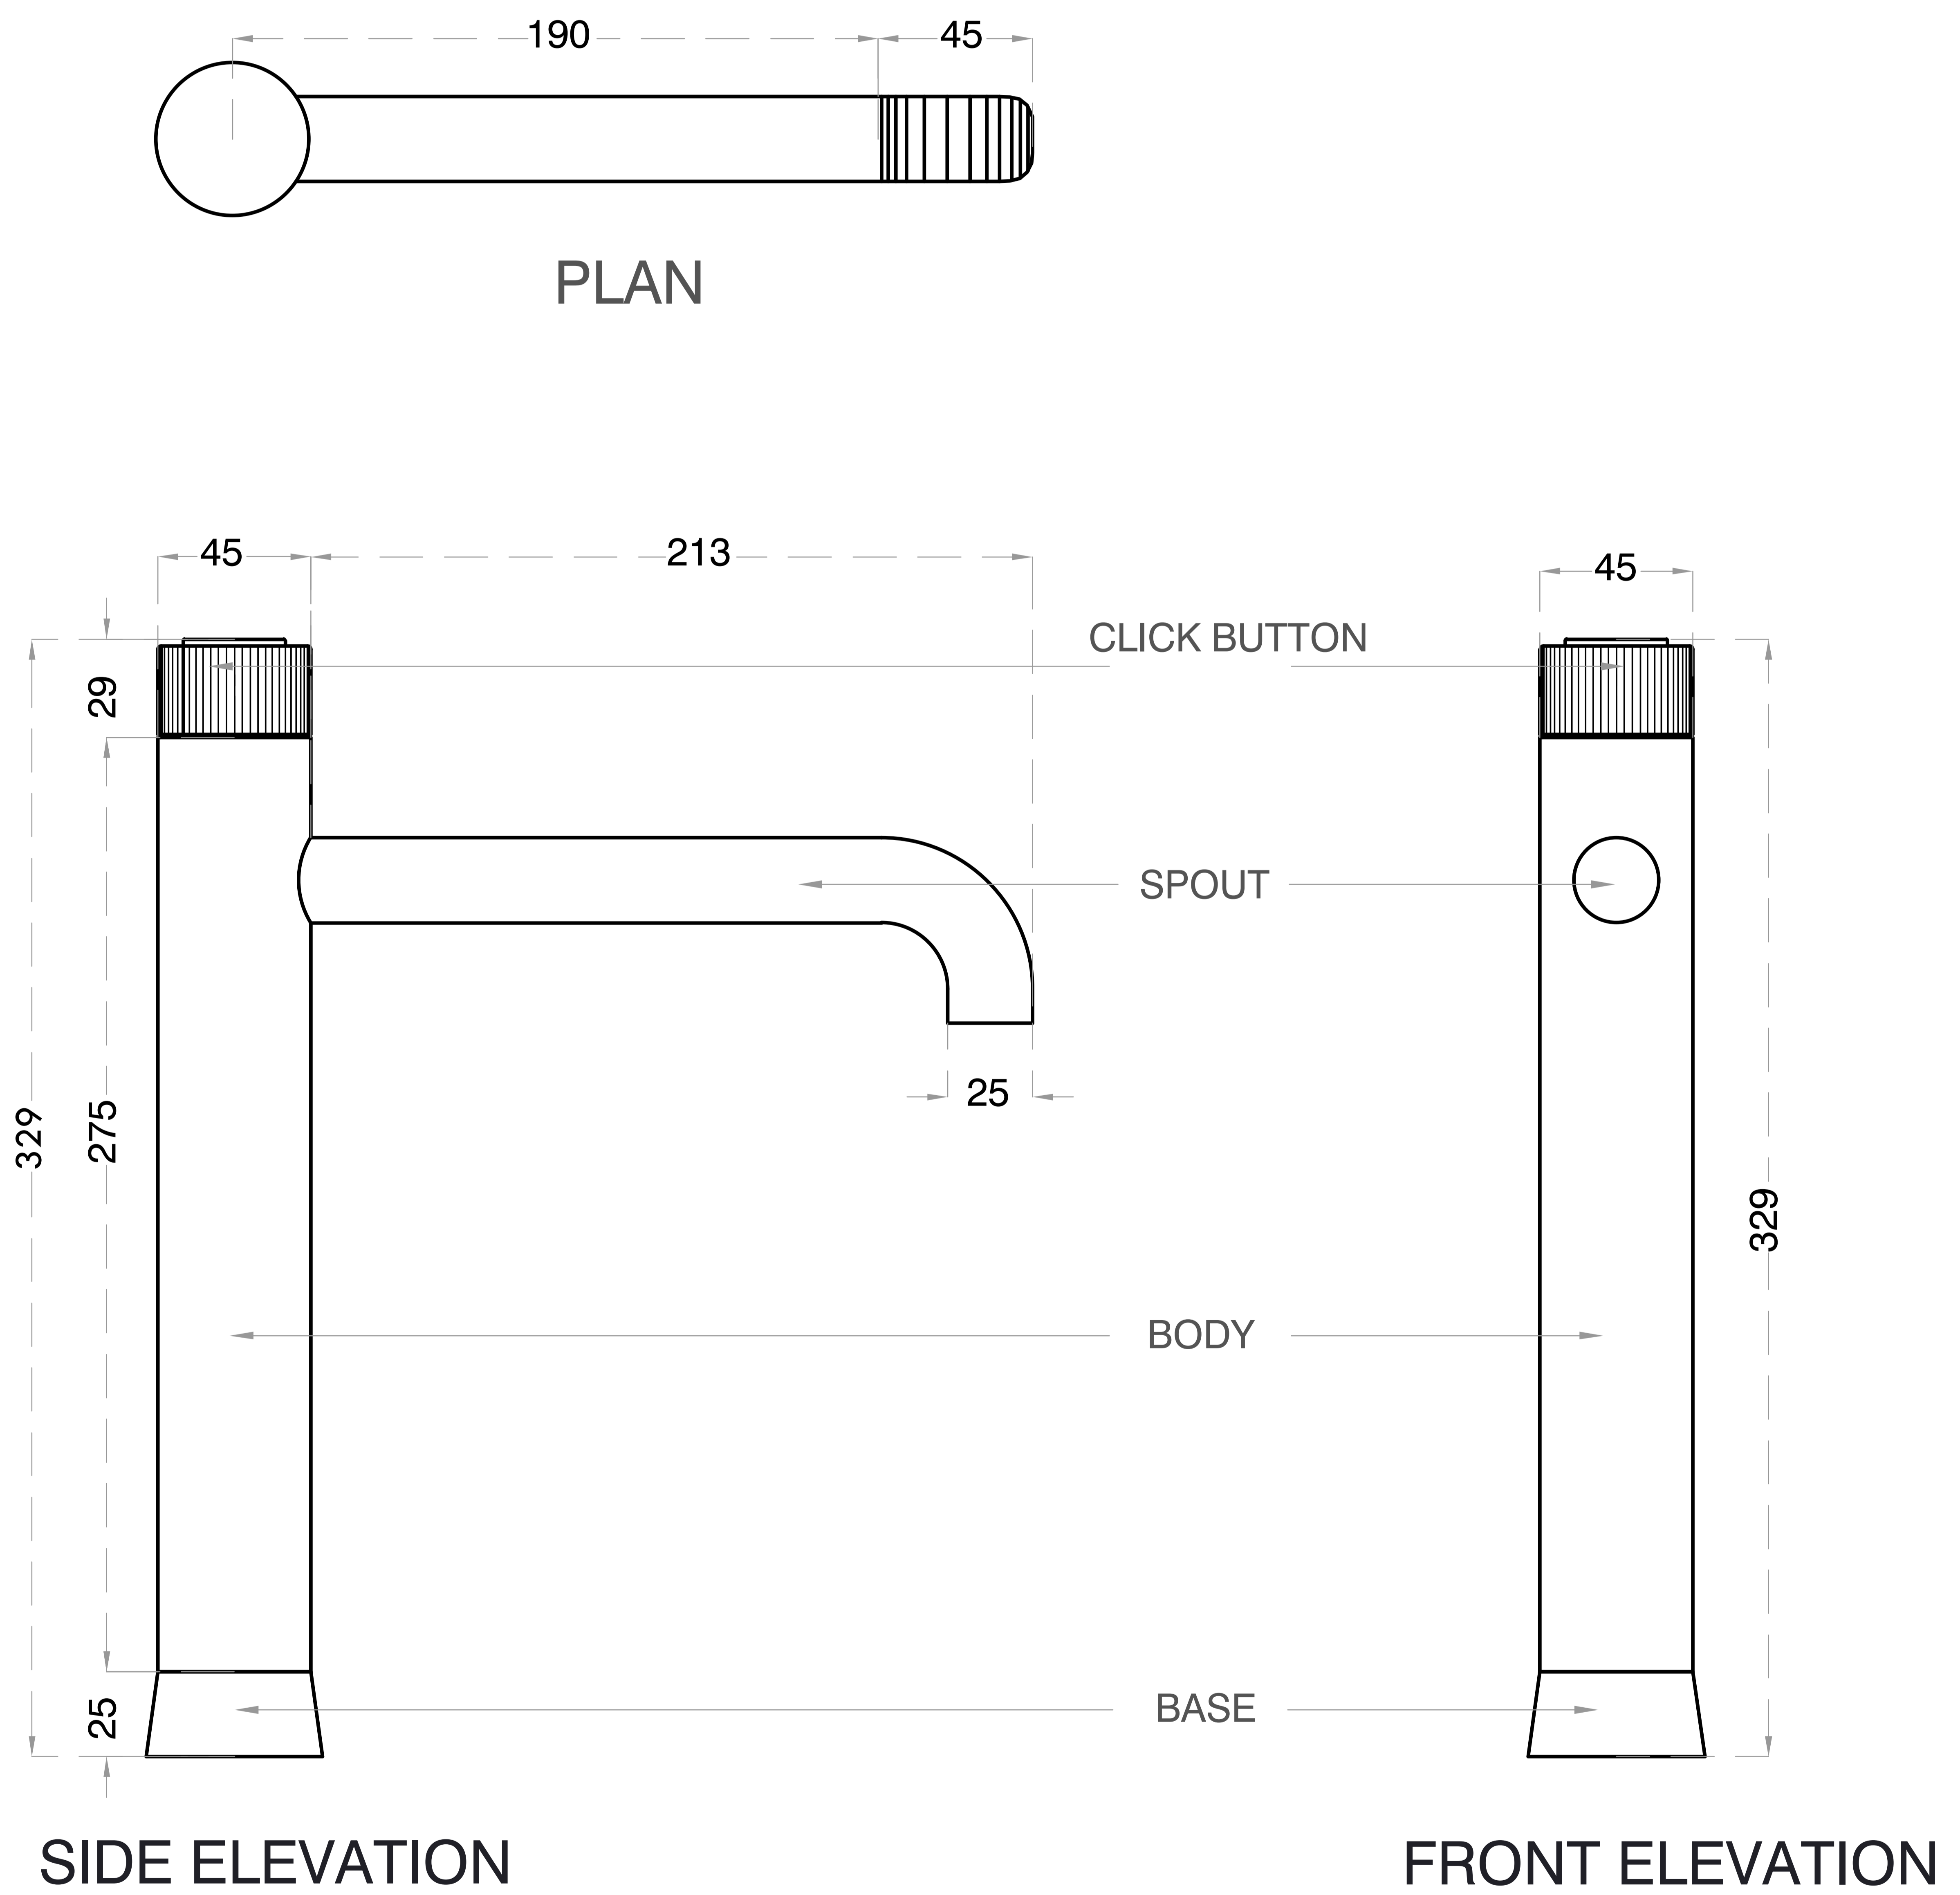

Basin Mixer – Tall Body (Click-Select™ Series)

Product Code : 2095

Technical Drawing

All dimension are in **mm**